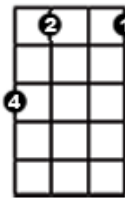

Ukulele Chord Chart for Absolute Beginners from Learn To Uke

Major
(Happy)

minor
(Sad)

7th
(Jazzy)

Major
(Happy)

minor
(Sad)

7th
(Jazzy)

C (left)

Cm(left)

C7 (left)

D (left)

Dm (left)

D7 (left)

E (left)

Em (left)

E7 (left)

F (left)

Fm (left)

F7 (left)

G (left)

Gm (left)

G7 (left)

A (left)

Am (left)

A7 (left)

Bb (left)

Bbm (left)

Bb7 (left)

B (left)

Bm (left)

B7 (left)