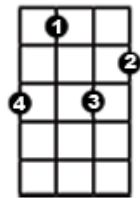

Ukulele Chord Chart for Absolute Beginners from Learn To Uke

Major
(Happy)

minor
(Sad)

7th
(Jazzy)

Major
(Happy)

minor
(Sad)

7th
(Jazzy)

C (left)

Cm(left)

C7 (left)

D (left)

Dm (left)

D7 (left)

E (left)

Em (left)

E7 (left)

F (left)

Fm (left)

F7 (left)

G (left)

Gm (left)

G7 (left)

A (left)

Am (left)

A7 (left)

Bb (left)

Bbm (left)

Bb7 (left)

B (left)

Bm (left)

B7 (left)