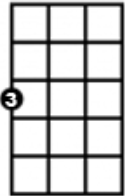

Ukulele Chord Chart for Absolute Beginners from Learn To Uke

Major
(Happy)

minor
(Sad)

7th
(Jazzy)

Major
(Happy)

minor
(Sad)

7th
(Jazzy)

C (left)

Cm(left)

C7 (left)

D (left)

Dm (left)

D7 (left)

E (left)

Em (left)

E7 (left)

A7 (left)

Bb (left)

Bbm (left)

Bb7 (left)

B (left)

Bm (left)

B7 (left)